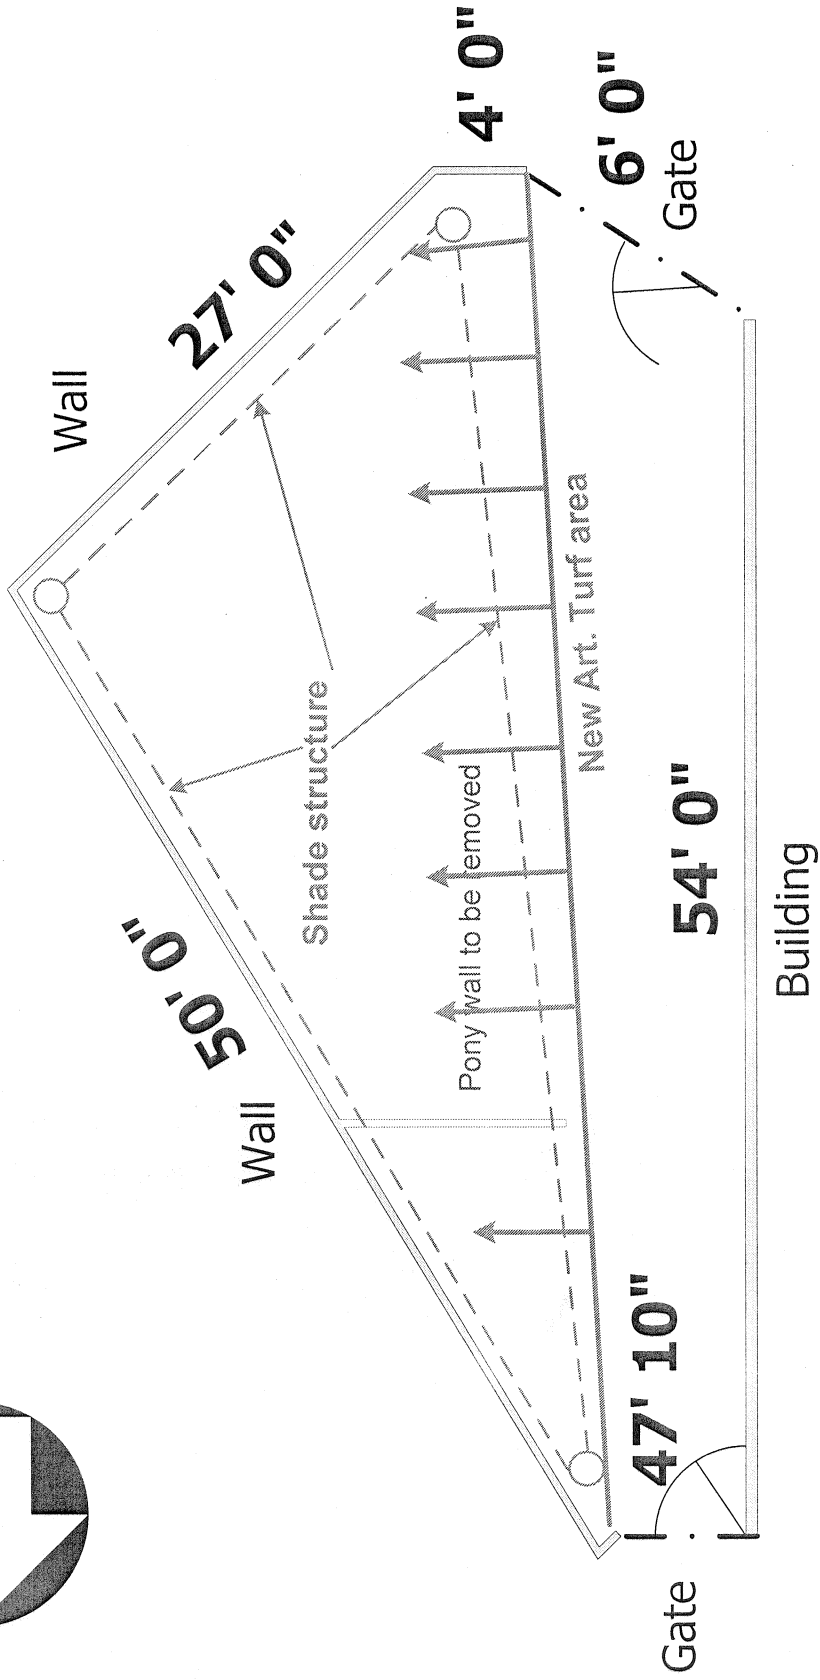

# ALTADENA HEAD START

3778 Altadena Ave.

Upper Play Area

Scale 1/8" = 1' 0"

# ALTADENA HEAD START

3778 Altadena Ave.

Lower Play Area

FIRE LANE

Scale 1/8" = 1' 0"