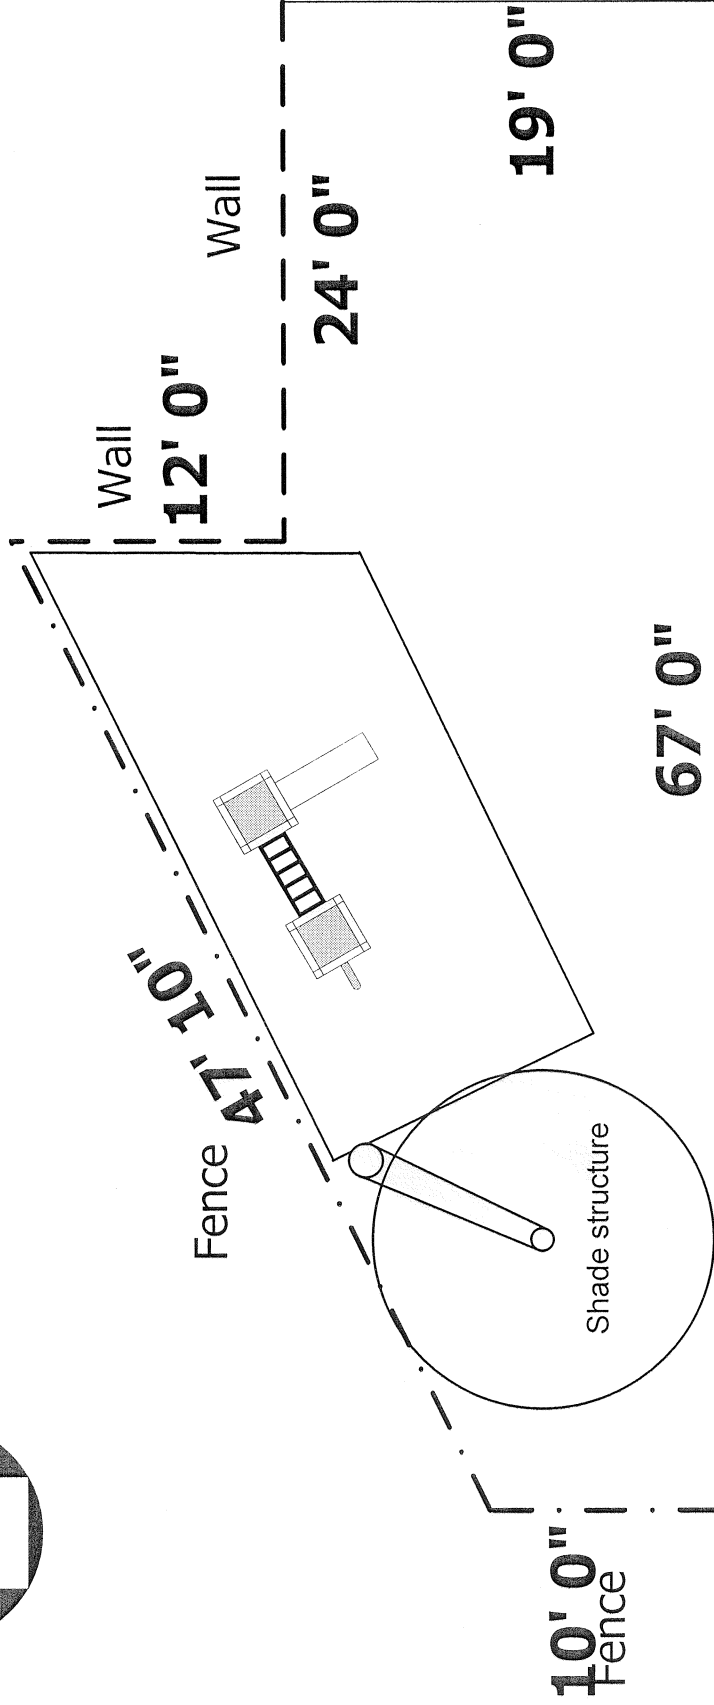

# ALTADENA HEAD START

3778 Altadena Ave.

Upper Play Area

Scale 1/8" = 1' 0"

# ALTADENA HEAD START

3778 Altadena Ave.

Lower Play Area

FIRE LANE

Scale 1/8" = 1' 0"