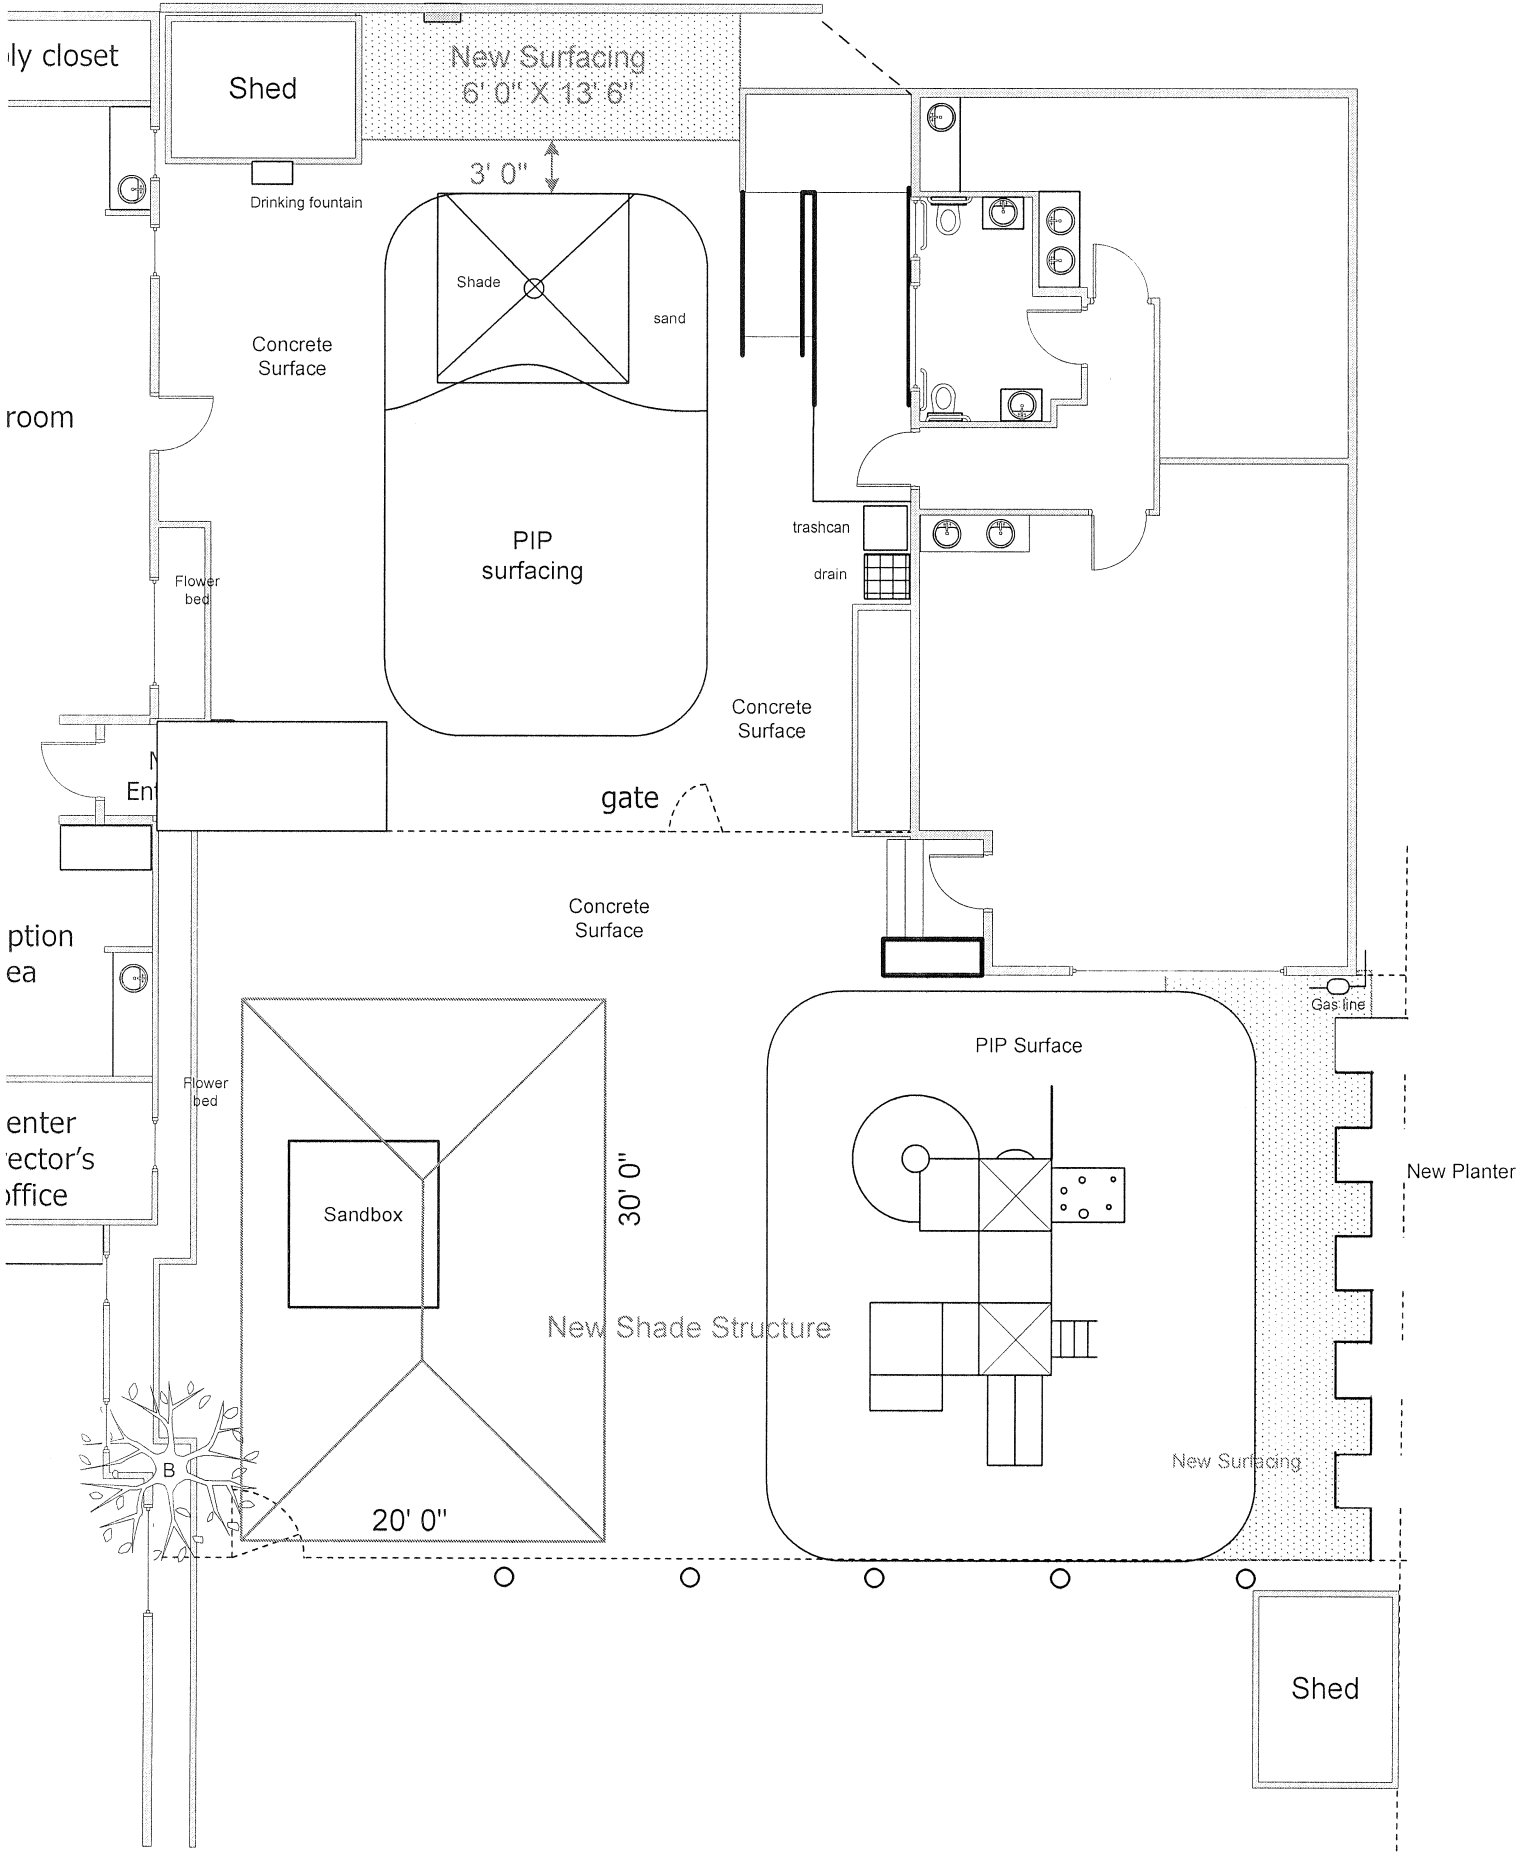

LOMA PORTAL HEAD START 2905 Cadiz Street

1' 0"

Infant Play area = 1,610 sq. ft.
Toddler Play area = 5,735 sq. ft.

WALKER HEAD START

9225 Hillery Dr.

Site Plan

Scale 1" = 20'