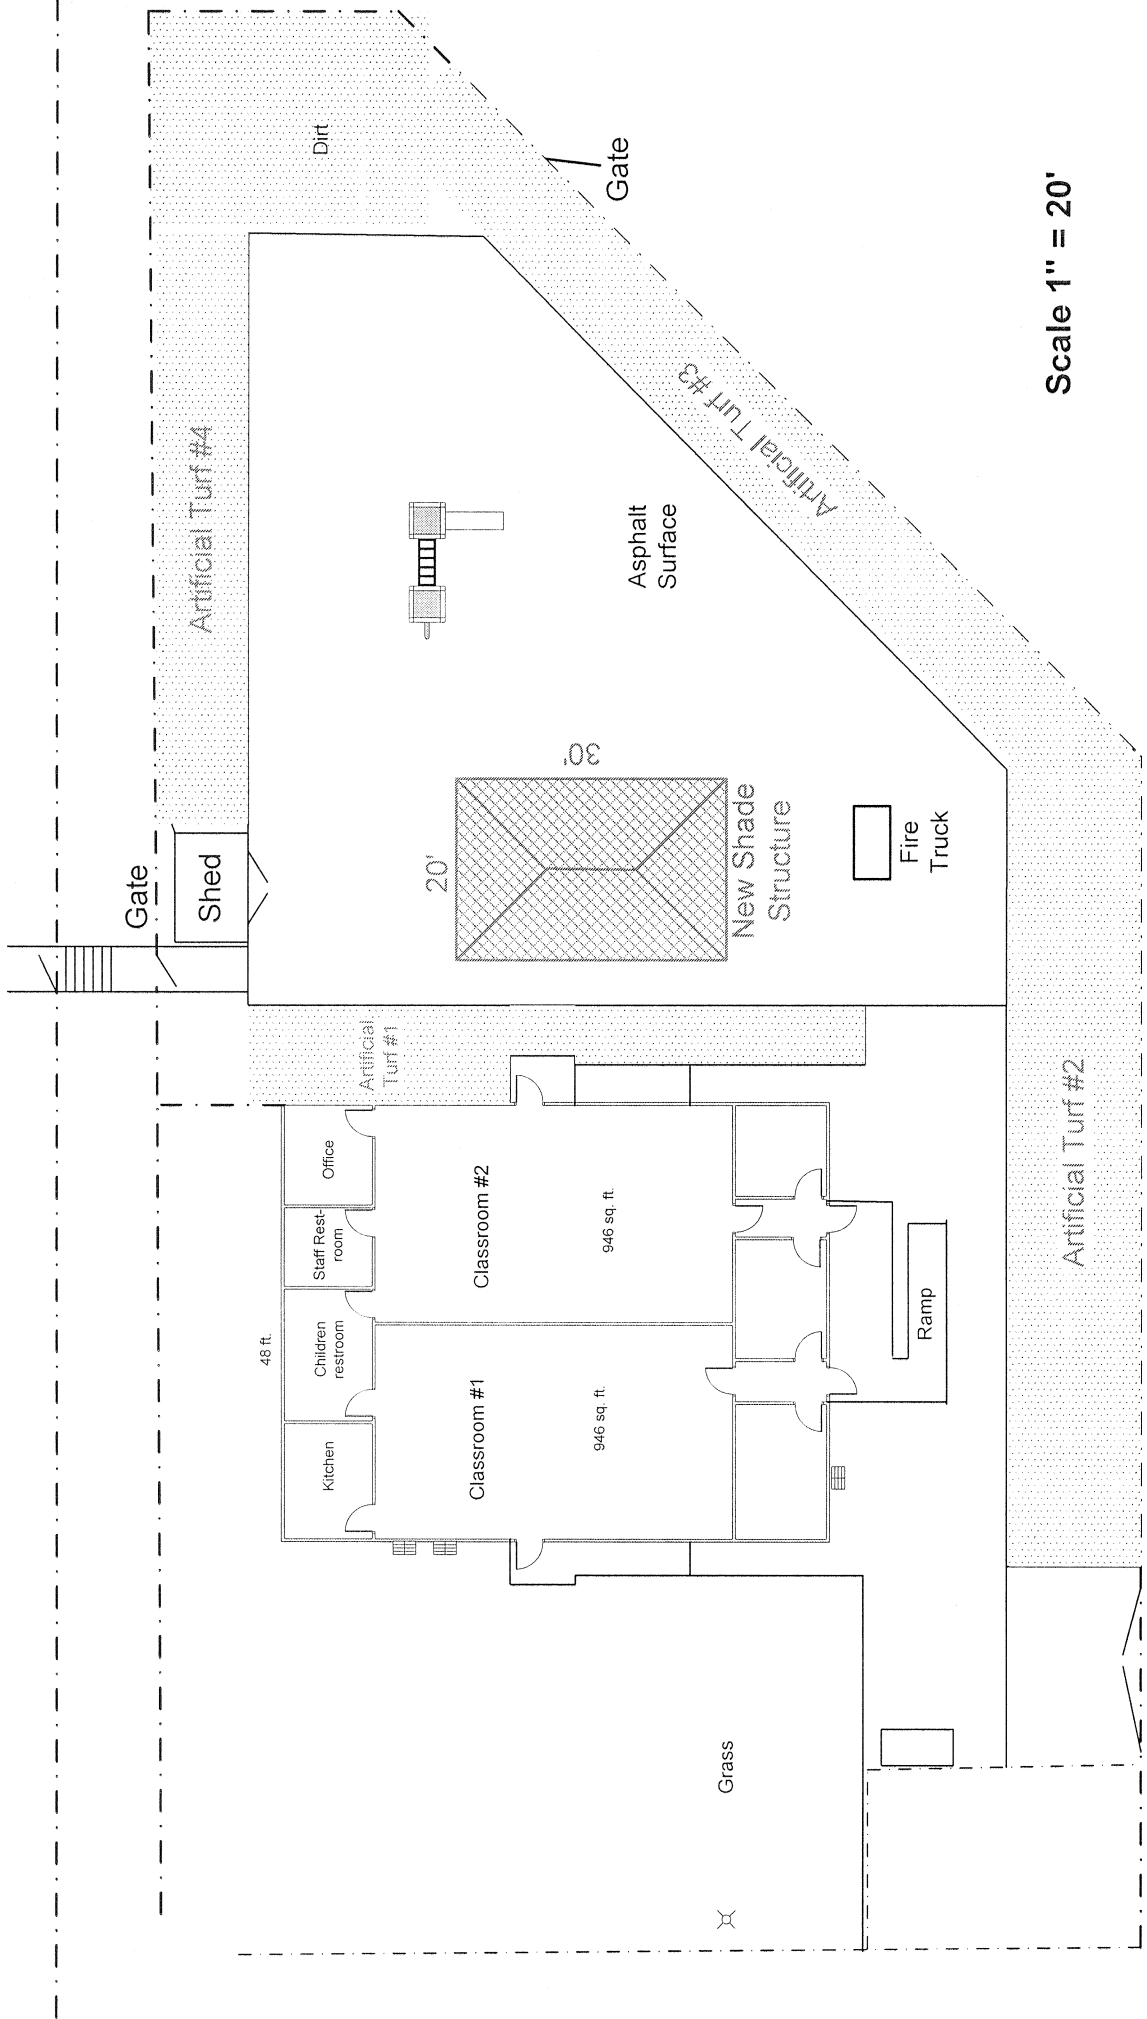

LOMA PORTAL HEAD START 2905 Cadiz Street

1' 0"

Infant Play area = 1,610 sq. ft.
Toddler Play area = 5,735 sq. ft.

WALKER HEAD START

9225 Hillery Dr.

Site Plan

Scale 1" = 20'