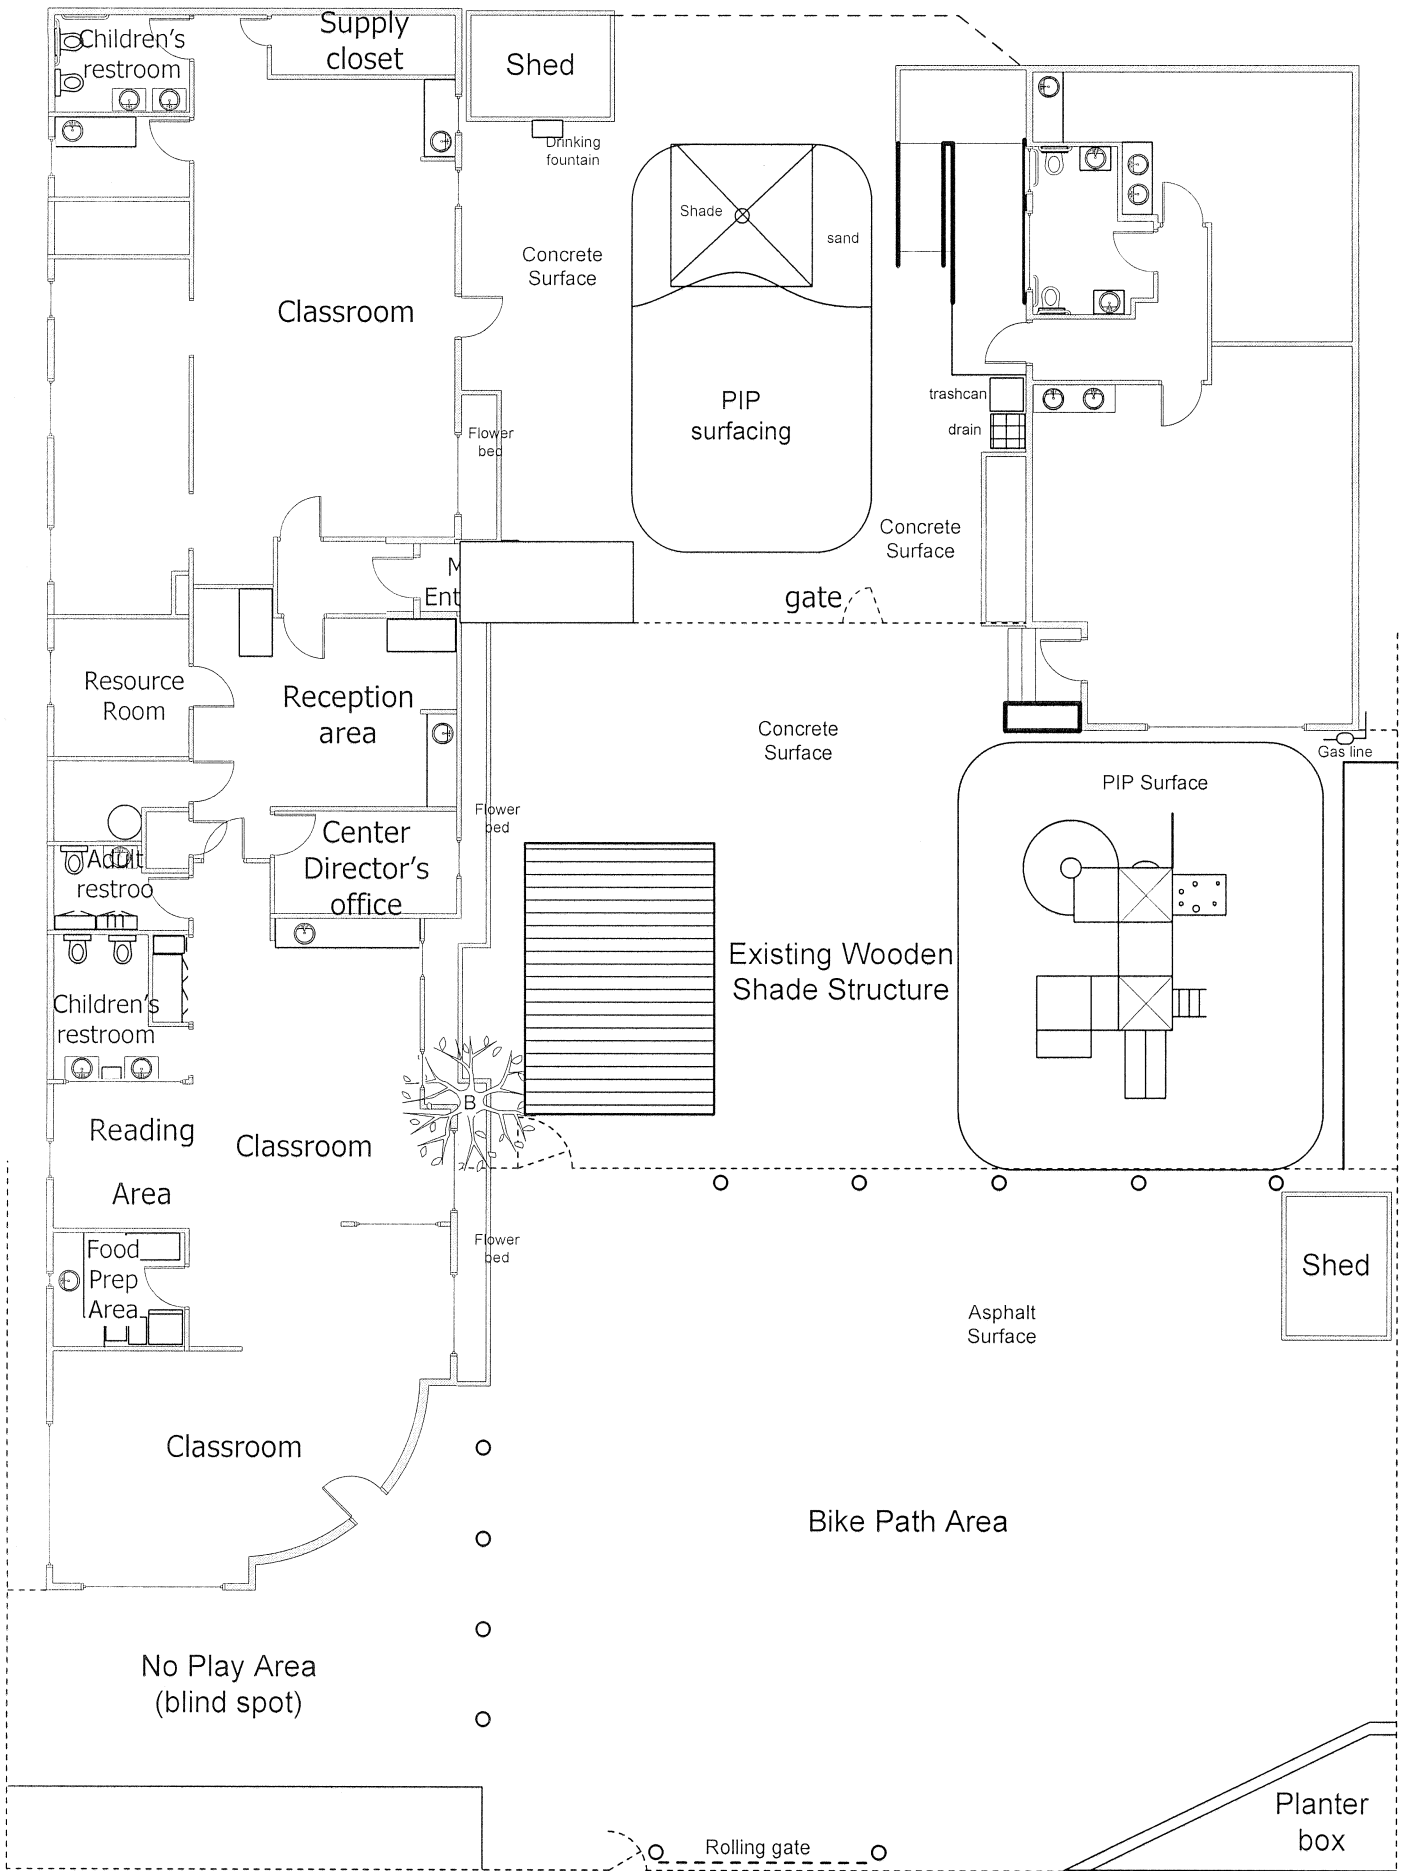

# LOMA PORTAL HEAD START

## 2905 Cadiz Street

Scale: .075 inch = 1' 0"

Infant Play area = 1,610 sq. ft.  
Toddler Play area = 5,735 sq. ft.